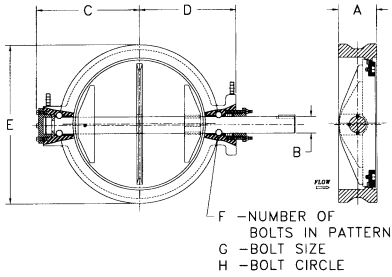

Score-TRICENTRIC®

Metal Seated High Performance Butterfly Valves

Class 150 - Sizes 30" - 60"

WAFER

LUGGED

DOUBLE FLANGE

DIMENSIONS

Valve Size	Style	A in.	B in.	C in.	D in.	Series A					Series B					Cv
						E in.	F no.	G size.	H in.	Approximate Weight lbs.	E in.	F no.	G size.	H in.	Approximate Weight lbs.	
30	Wafer Lug	6 5/8	3	20 7/8	20 5/16	33 3/4	28	1 1/4	36	1110	32	44	3/4	33 5/16	1000	33,700
	Double ISO	11 13/16				38 3/4				1350	34 15/16				1080	
	Flange Opt.	15				38 3/4				*	34 15/16				*	
36	Wafer Lug	8	3 1/2	24 7/16	24 7/16	40 1/4	32	1 1/2	42 3/4	1780	38 1/4	44	7/8	39 3/4	1680	50,470
	Double ISO	13				46				2250	41 5/8				1700	
	Flange Opt.	13				46				*	41 5/8				*	
40	Wafer Lug	8 9/16	3 3/4	27 3/4	27 1/4	44 1/4	36	1 1/2	47 1/4	2250	42 1/2	44	1	44 1/8	2150	64,000
	Double ISO	16 3/16				50 3/4				3200	46 1/4				2600	
	Flange Opt.	15				50 3/4				*	46 1/4				*	
42	Wafer Lug	8 5/8	4	27 15/16	27 11/16	47	36	1 1/2	49 1/2	2900	44 1/2	48	1	46 1/8	2720	71,100
	Double ISO	18 5/8				53				3600	48 1/4				2950	
	Flange Opt.	15				53				*	48 1/4				*	
46	Wafer Lug	10	4 3/4	31 5/16	32	51	40	1 1/2	53 3/4	3300	48 5/8	40	1 1/8	50 9/16	3200	87,300
	Double ISO	16 3/16				57 1/4				4550	52 13/16				3800	
	Flange Opt.	15				57 1/4				*	52 13/16				*	
48	Wafer Lug	9 5/8	4 1/2	31 1/4	31 1/8	53 1/2	44	1 1/2	56	3900	50 3/4	44	1 1/8	52 9/16	3700	95,740
	Double ISO	18 9/16				59 1/2				5000	54 13/16				4250	
	Flange Opt.	15				59 1/2				*	54 13/16				*	
54	Wafer Lug	12	4 1/4	35 5/8	36 1/2	59 1/2	44	1 3/4	62 3/4	5500	56 3/4	56	1 1/8	58 3/4	4900	120,750
	Double ISO	20 3/4				66 1/4				7000	61				5800	
	Flange Opt.	15				66 1/4				*	61				*	
60	Wafer Lug	13 1/8	6	42 3/8	41 5/8	66	52	1 3/4	69 1/4	7100	63	52	1 1/4	65 7/16	6400	147,000
	Double ISO	21				73				9200	67 15/16				7600	
	Flange Opt.	15				73				*	67 15/16				*	