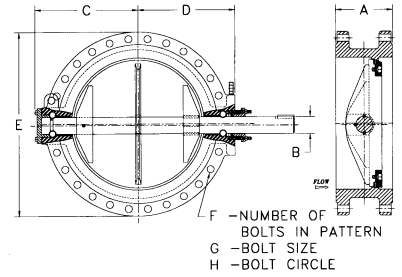

Score-TRICENTRIC®

Metal Seated High Performance Butterfly Valves

Class 150 - Sizes 30" - 60"

WAFER

LUGGED

DOUBLE FLANGE

DIMENSIONS

Valve Size	Style	A in.	B in.	C in.	D in.	Series A					Series B					Cv
						E in.	F no.	G size.	H in.	Approximate Weight lbs.	E in.	F no.	G size.	H in.	Approximate Weight lbs.	
30	Wafer Lug	6 5/8	3	20 7/8	20 5/16	33 3/4	28	1 1/4	36	1110	32	44	3/4	33 5/16	1000	33,700
	Double ISO	11 13/16				38 3/4				1350	34 15/16				1080	
	Flange Opt.	15				38 3/4				*	34 15/16				*	
36	Wafer Lug	8	3 1/2	24 7/16	24 7/16	40 1/4	32	1 1/2	42 3/4	1780	38 1/4	44	7/8	39 3/4	1680	50,470
	Double ISO	13				46				2250	41 5/8				1700	
	Flange Opt.	13				46				*	41 5/8				*	
40	Wafer Lug	8 9/16	3 3/4	27 3/4	27 1/4	44 1/4	36	1 1/2	47 1/4	2250	42 1/2	44	1	44 1/8	2150	64,000
	Double ISO	16 3/16				50 3/4				3200	46 1/4				2600	
	Flange Opt.	15				50 3/4				*	46 1/4				*	
42	Wafer Lug	8 5/8	4	27 15/16	27 11/16	47	36	1 1/2	49 1/2	2900	44 1/2	48	1	46 1/8	2720	71,100
	Double ISO	18 5/8				53				3600	48 1/4				2950	
	Flange Opt.	15				53				*	48 1/4				*	
46	Wafer Lug	10	4 3/4	31 5/16	32	51	40	1 1/2	53 3/4	3300	48 5/8	40	1 1/8	50 9/16	3200	87,300
	Double ISO	16 3/16				57 1/4				4550	52 13/16				3800	
	Flange Opt.	15				57 1/4				*	52 13/16				*	
48	Wafer Lug	9 5/8	4 1/2	31 1/4	31 1/8	53 1/2	44	1 1/2	56	3900	50 3/4	44	1 1/8	52 9/16	3700	95,740
	Double ISO	18 9/16				59 1/2				5000	54 13/16				4250	
	Flange Opt.	15				59 1/2				*	54 13/16				*	
54	Wafer Lug	12	4 1/4	35 5/8	36 1/2	59 1/2	44	1 3/4	62 3/4	5500	56 3/4	56	1 1/8	58 3/4	4900	120,750
	Double ISO	20 3/4				66 1/4				7000	61				5800	
	Flange Opt.	15				66 1/4				*	61				*	
60	Wafer Lug	13 1/8	6	42 3/8	41 5/8	66	52	1 3/4	69 1/4	7100	63	52	1 1/4	65 7/16	6400	147,000
	Double ISO	21				73				9200	67 15/16				7600	
	Flange Opt.	15				73				*	67 15/16				*	