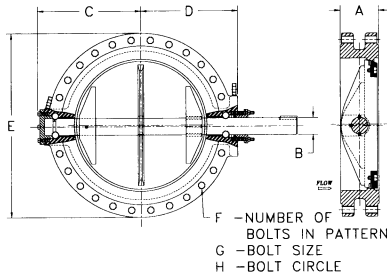

Score-TRICENTRIC®

Metal Seated High Performance Butterfly Valves

Class 150 - Sizes 30" - 60"

WAFER

LUGGED

DOUBLE FLANGE

DIMENSIONS

Valve Size	Style	A in.	B in.	C in.	D in.	Series A					Series B					Cv
						E in.	F no.	G size.	H in.	Approximate Weight lbs.	E in.	F no.	G size.	H in.	Approximate Weight lbs.	
30	Wafer Lug	6 5/8	3	20 7/8	20 5/16	33 3/4	28	1 1/4	36	1110	32	44	3/4	33 5/16	1000	33,700
	Double ISO	11 13/16				38 3/4				1350	34 15/16				1080	
	Flange Opt.	15				38 3/4				*	34 15/16				*	
36	Wafer Lug	8	3 1/2	24 7/16	24 7/16	40 1/4	32	1 1/2	42 3/4	1780	38 1/4	44	7/8	39 3/4	1680	50,470
	Double ISO	13				46				2250	41 5/8				1700	
	Flange Opt.	13				46				*	41 5/8				*	
40	Wafer Lug	8 9/16	3 3/4	27 3/4	27 1/4	44 1/4	36	1 1/2	47 1/4	2250	42 1/2	44	1	44 1/8	2150	64,000
	Double ISO	16 3/16				50 3/4				3200	46 1/4				2600	
	Flange Opt.	15				50 3/4				*	46 1/4				*	
42	Wafer Lug	8 5/8	4	27 15/16	27 11/16	47	36	1 1/2	49 1/2	2900	44 1/2	48	1	46 1/8	2720	71,100
	Double ISO	18 5/8				53				3600	48 1/4				2950	
	Flange Opt.	15				53				*	48 1/4				*	
46	Wafer Lug	10	4 3/4	31 5/16	32	51	40	1 1/2	53 3/4	3300	48 5/8	40	1 1/8	50 9/16	3200	87,300
	Double ISO	16 3/16				57 1/4				4550	52 13/16				3800	
	Flange Opt.	15				57 1/4				*	52 13/16				*	
48	Wafer Lug	9 5/8	4 1/2	31 1/4	31 1/8	53 1/2	44	1 1/2	56	3900	50 3/4	44	1 1/8	52 9/16	3700	95,740
	Double ISO	18 9/16				59 1/2				5000	54 13/16				4250	
	Flange Opt.	15				59 1/2				*	54 13/16				*	
54	Wafer Lug	12	4 1/4	35 5/8	36 1/2	59 1/2	44	1 3/4	62 3/4	5500	56 3/4	56	1 1/8	58 3/4	4900	120,750
	Double ISO	20 3/4				66 1/4				7000	61				5800	
	Flange Opt.	15				66 1/4				*	61				*	
60	Wafer Lug	13 1/8	6	42 3/8	41 5/8	66	52	1 3/4	69 1/4	7100	63	52	1 1/4	65 7/16	6400	147,000
	Double ISO	21				73				9200	67 15/16				7600	
	Flange Opt.	15				73				*	67 15/16				*	