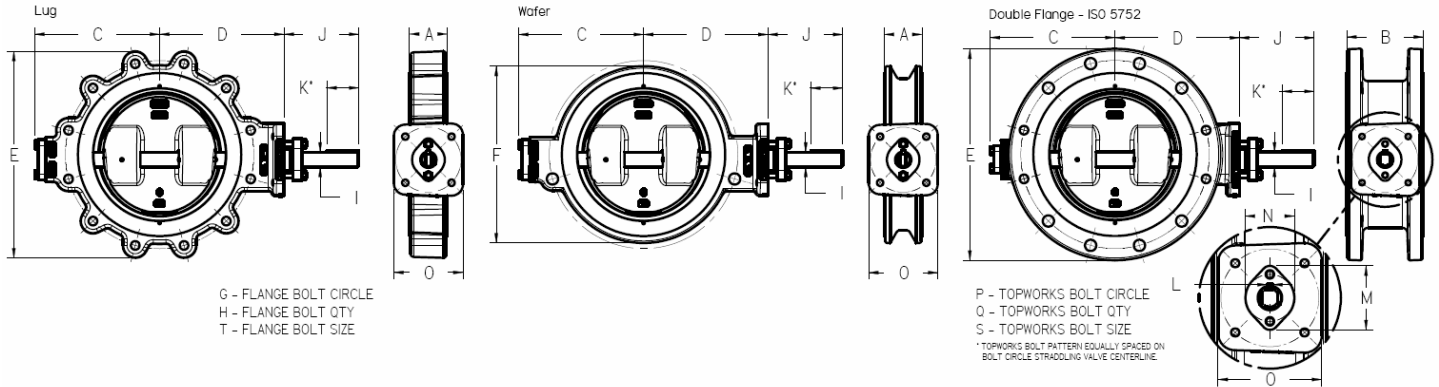

Valve Body Styles

CLASS 150

Size	A	B	C	D	E	F	G	H	I	J	K	L	M	N	O	P	Q	S	T
3	1 7/8	4 1/2	5 3/16	5 1/4	7 1/2	7 1/2	6	4	3/4	4 3/4	1 3/8	3/16	2 7/8	2 1/8	4	4.00	4	1/2"-13	5/8"-11
4	2 1/8	5	6 1/4	6 1/8	9	6 3/4	7 1/2	8	7/8	4 3/4	1 3/8	1/4	3	2 1/4	4	4.00	4	1/2"-13	5/8"-11
6	2 1/4	5 1/2	6 3/4	6 5/8	11	8 5/8	9 1/2	8	1	5	1 11/16	1/4	3 1/8	2 3/8	4	4.00	4	1/2"-13	3/4"-10
8	2 1/2	6	8 11/16	8 9/16	13 1/2	10 7/8	11 3/4	8	1 1/8	5 1/2	2	1/4	3 1/4	2 1/2	5	4.95	4	1/2"-13	3/4"-10
10	2 13/16	6 1/2	9 1/4	9 1/8	16	13 1/4	14 1/4	12	1 1/4	5 3/4	2 3/8	1/4	3 3/8	2 5/8	5	4.95	4	1/2"-13	7/8"-9
12	3 1/4	7	11 5/8	11 5/8	19	16	17	12	1 3/8	7 5/16	3 1/16	3/8	4 1/8	3 1/8	5 3/4	5.50	4	5/8"-11	7/8"-9
14	3 5/8	7 1/2	12 7/16	12 3/8	21	17 5/8	18 3/4	12	1 1/2	7 7/16	3 3/16	3/8	4 1/4	3 1/4	6 7/8	6.50	4	3/4"-10	1"-8
16	4	8 1/2	13 5/16	13 3/16	23 1/2	20 1/8	21 1/4	16	1 3/4	7 7/16	3 1/4	3/8	4 1/2	3 1/2	6 7/8	6.50	4	3/4"-10	1"-8
18	4 1/2	8 3/4	15 1/2	15 3/8	25	21 1/2	22 3/4	16	2	9 7/16	3 3/16	1/2	5 1/4	3 3/4	11 1/8	10.00	8	5/8"-11	1 1/8"-8
20	5	9	16 1/16	16 1/8	27 1/2	23 3/4	25	20	2 1/4	9 7/16	3 1/4	1/2	5 5/8	4 1/4	11 1/8	10.00	8	5/8"-11	1 1/8"-8
24	6 1/16	10 1/2	18 7/8	18 3/4	32	28 1/8	29 1/2	20	2 1/2	9 5/8	2 3/4	5/8	6 3/8	4 1/2	11 1/8	10.00	8	5/8"-11	1 1/4"-8
30	9 1/16	12 1/2	21 1/2	21 1/8	38 3/4	33 3/4	36	28	3	12 3/8	3 13/16	3/4	6 7/8	5	13 1/8	11.75	8	3/4"-10	1 1/4"-8
36	9 1/2	13	25 3/16	24 13/16	46	40 1/4	42 3/4	32	3 1/2	13 1/2	4 3/8	7/8	8	5 7/8	15 15/16	14.00	8	1"-8	1 1/2"-8
42	11 13/16	16 1/8	28 3/4	28 7/16	53	47	49 1/2	36	4	13 3/4	5 1/8	1	9 1/8	6 5/8	15 15/16	14.00	8	1"-8	1 1/2"-8
48	9 5/8	18 9/16	31 1/4	31 1/8	59 1/2	53 1/2	56	44	4 1/2	12	5 3/4	1	8	6	15 15/16	14.00	8	1 1/4"-7	1 1/2"-8
54	12	20 3/4	35 5/8	36 1/2	66 1/4	59 1/2	62 3/4	44	4 1/2	14 1/4	4 1/2	1	7 3/4	5 13/16	18 11/16	16.00	8	1 1/4"-7	1 3/4"-8
60	13 1/8	21	42 1/2	41 1/2	73	66	69 1/4	52	6	14 1/8	5 7/16	1 1/2	10 1/4	7 11/16	22	19.00	12	1 1/4"-7	1 3/4"-8

CLASS 300

Size	A	B	C	D	E	F	G	H	I	J	K	L	M	N	O	P	Q	S	T
3	1 7/8	4 1/2	5 3/16	5 1/4	8 1/8	5 3/4	6 5/8	8	3/4	4 3/4	1 3/8	3/16	2 7/8	2 1/8	4	4.00	4	1/2"-13	3/4"-10
4	2 1/8	5	6 1/4	6 1/8	9 3/8	7	7 7/8	8	7/8	4 3/4	1 3/8	1/4	3	2 1/4	4	4.00	4	1/2"-13	3/4"-10
6	2 5/16	5 1/2	7 1/2	7 3/8	12 1/8	9 3/4	10 5/8	12	1 1/8	5 1/2	1 11/16	1/4	3 1/4	2 1/2	5	4.95	4	1/2"-13	3/4"-10
8	2 7/8	6	9 9/16	9 1/2	14 3/4	12	13	12	1 3/8	6 3/4	2 1/4	3/8	4 1/8	3 1/8	5 3/4	5.50	4	5/8"-11	7/8"-9
10	3 1/4	6 1/2	10 3/4	10 11/16	17 1/4	14 1/8	15 1/4	16	1 1/2	6 3/4	2 7/16	3/8	4 1/4	3 1/4	5 3/4	5.50	4	5/8"-11	1"-8
12	3 5/8	7	11 11/16	11 9/16	20	16 1/2	17 3/4	16	1 3/4	7	2 5/8	3/8	4 1/2	3 1/2	5 3/4	5.50	4	5/8"-11	1 1/8"-8
14	4 5/8	7 1/2	13 7/8	13 3/4	23	18 7/8	20 1/4	20	2	9 1/8	2 3/4	1/2	5 1/4	3 3/4	6 7/8	6.50	4	3/4"-10	1 1/8"-8
16	5 1/4	8 1/2	14 5/16	14 3/8	25 1/4	21	22 1/2	20	2 1/4	10 1/2	3 3/4	1/2	5 5/8	4 1/4	11 1/8	10.00	8	5/8"-11	1 1/4"-8
18	5 7/8	8 3/4	16 1/8	16	27 3/8	23 1/8	24 3/4	24	2 1/2	10 1/2	3 3/16	5/8	6 3/8	4 1/2	11 1/8	10.00	8	5/8"-11	1 1/4"-8
20	6 1/4	9	17 3/8	17	30	25 1/2	27	24	2 3/4	10 1/2	3 3/4	5/8	6 5/8	4 3/4	11 1/8	10.00	8	5/8"-11	1 1/4"-8
24	7 1/8	10 1/2	20 1/4	19 15/16	36	30 1/4	32	24	3 1/4	13	4 1/2	3/4	7 3/4	5 3/4	13 1/8	11.75	8	3/4"-10	1 1/2"-8
30	10	12 1/2	26 1/2	24 13/16	43	33 3/4	39 1/4	28	4	13	5 1/2	1	9 1/8	6 5/8	15 15/16	14.00	8	1"-8	1 3/4"-8

CLASS 600